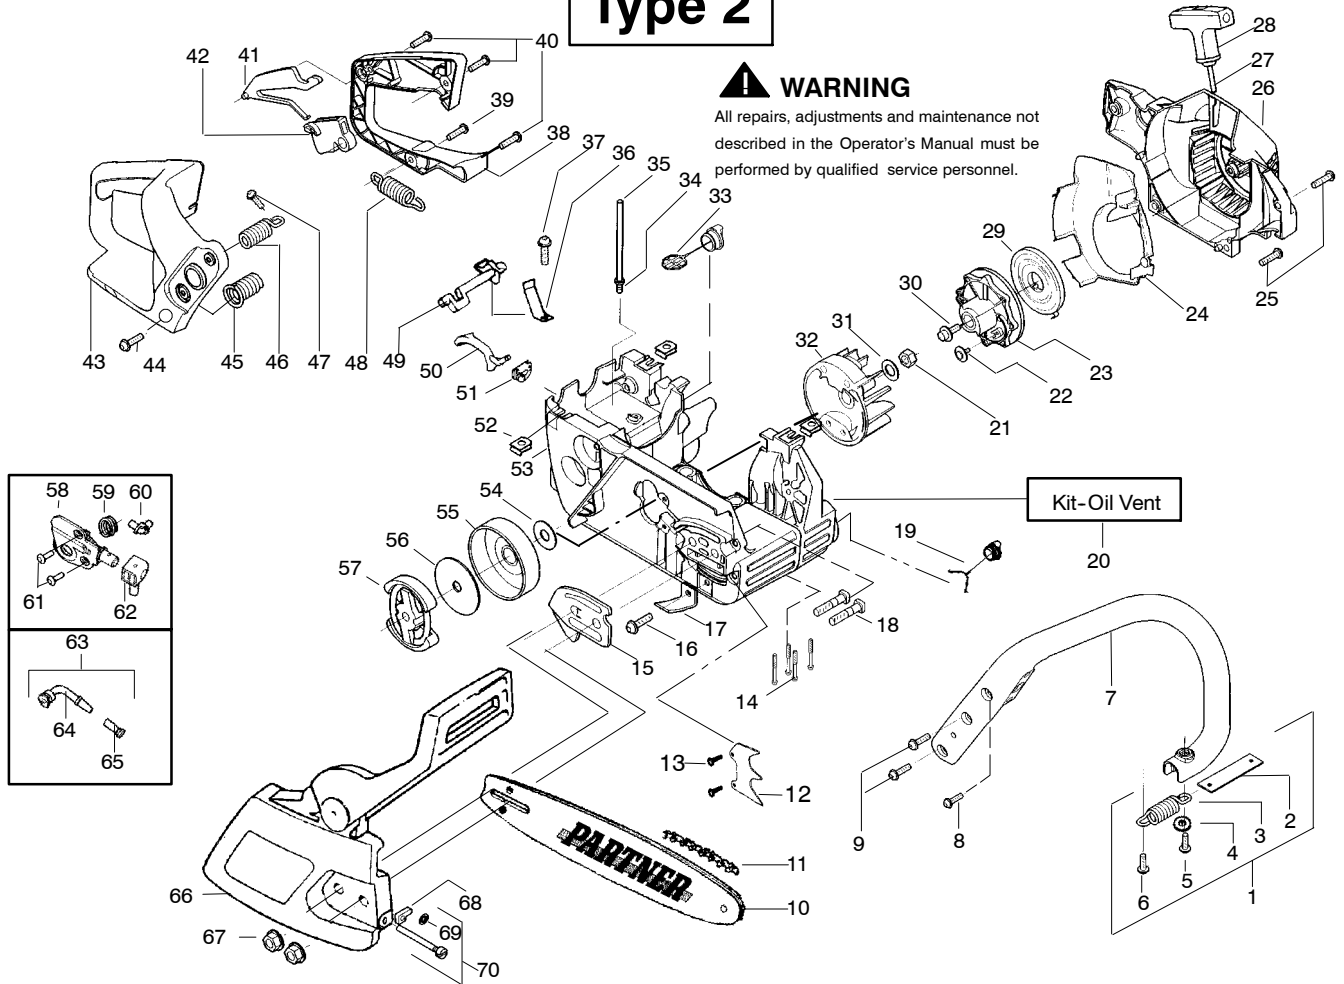

Type 2

Ref.	Part No.	Description	Ref.	Part No.	Description	Ref.	Part No.	Description
1.	530059667	Assy.-Isolator	28.	530056402	Handle-Starter	55.	530047061	Assy.-Clutch Drum w/bearing
2.	530047608	Limiter Strap	29.	530027531	Spring-Recoil	56.	530015611	Washer-Clutch
3.	530059668	Spring-Isolator	30.	530015920	Screw	57.	530014949	Assy. Clutch
4.	530015158	Washer	31.	530015127	Washer-Flywheel	58.	530071259	Kit - Oil Pump (incl. 59,60,62)
5.	530016018	Screw	32.	530039187	Assy-Flywheel	59.	530037820	Gear-Worm Spring
6.	530015843	Screw	33.	530047192	Assy-Fuel Cap	60.	530049477	Elbow-Oil Pickup
7.	530047583	Front Handle	34.	530023877	Fitting-fuel line	61.	530016064	Screw
8.	530015940	Screw	35.	530069216	Kit-Fuel line (large)	62.	530019206	Seal Block
9.	530015814	Screw	36.	530016149	Spring-Switch	63.	530047663	Assy-Oil Pick-up (Incl. 64,65)
10.	530044898	Bar - 14"	37.	530015775	Screw	64.	530038373	Pick-up Oiler
11.	530044899	Bar - 16"	38.	530047581	Cover-Rear Handle	65.	530056533	Filter-Oil
11.	505369852	Chain - 14"	39.	530015886	Screw	66.	545139901	Assy.-Chain Brake
11.	505369856	Chain - 16"	40.	530015906	Screw	67.	530015917	Nut-Bar Mounting
12.	530014381	Kit-Spike (Incl. 13)	41.	530036098	Throttle Lockout	68.	530015826	Pin-Bar Adjust
13.	530016439	Screw	42.	530036097	Trigger-Throttle	69.	530038593	Retainer
14.	530016132	Screw	43.	530047582	Handle - Rear	70.	530069611	Kit-Bar Adjusting (incl. # 68,69)
15.	530038238	Plate-Bar Mount.	44.	★★★★★	Screw			
16.	530015814	Screw	45.	★★★★★	Assy Isolator-lower			
17.	530029850	Chain Catcher	46.	530071958	Kit-Isolator (Upper)			
18.	530016133	Bolt-Bar	47.	530015875	Screw			
19.	530010846	Assy-Oil Cap	48.	530059668	Spring-Isolator			
20.	530071666	Kit-Oil Vent	49.	530057473	Lever-Switch			
21.	530016134	Nut-Flywheel	50.	530057474	Lever-Choke			
22.	530016080	Screw	51.	530049005	Grommet-Knob			
23.	530037817	Starter Pulley	52.	530015922	Nut-"U"-Type			
24.	530055723	Baffle-Air	53.	530058733	Kit-Chassis Assy. fuel lines and caps)			
25.	530015892	Screw	54.	530015907	Washer-Thrust			
26.	530056333	Housing-Fan						
27.	530069232	Kit - Rope						

✓ = NEW PART NUMBER FOR THIS IPL

★ = REFER TO THE SERVICE REFERENCE INDICATED FOR MORE INFORMATION. (LOCATED AT END OF IPL)