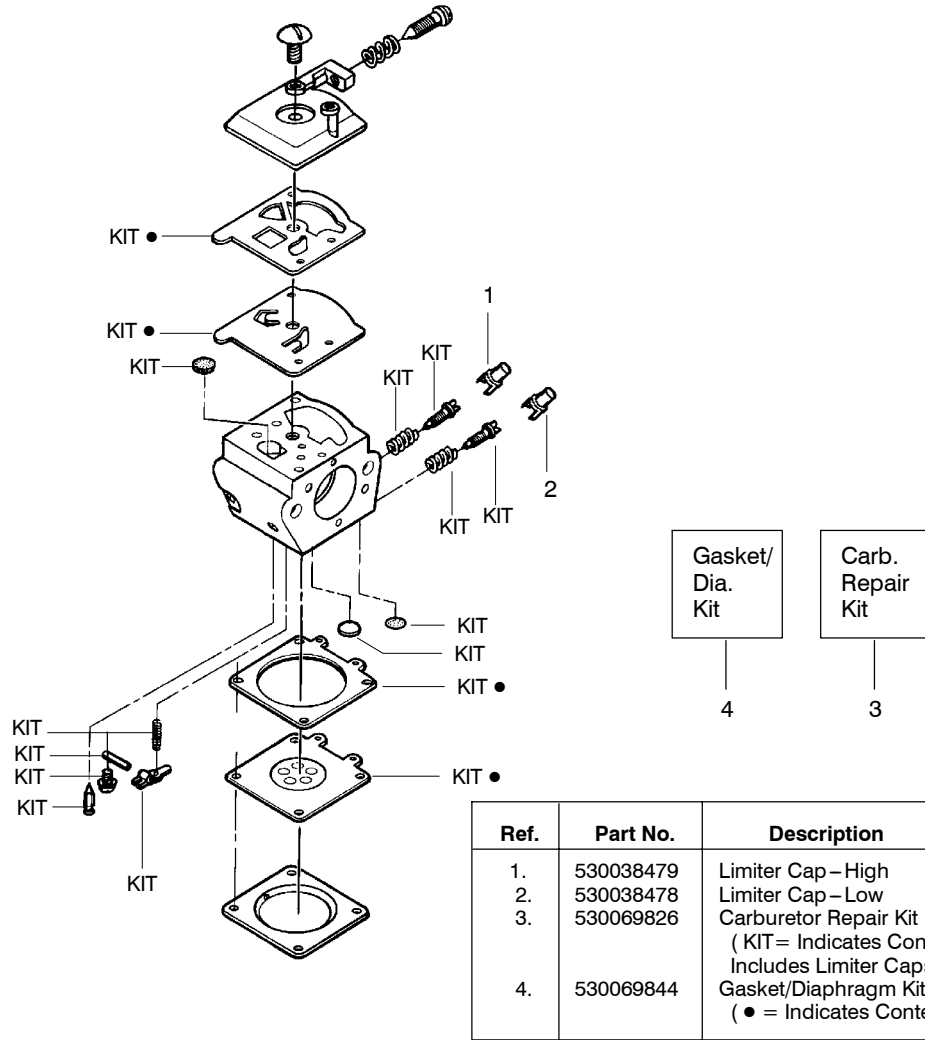

Carburetor Assembly – WT-391 – #530069722

Kit - Carburetor Assembly No. 530071621 - WT-625
Kit - Carburetor Assembly No. 530071820 - W-20
Kit - Carburetor Assembly No. 530071821 - WT-662

Note: No Repair kits are available for these carburetors