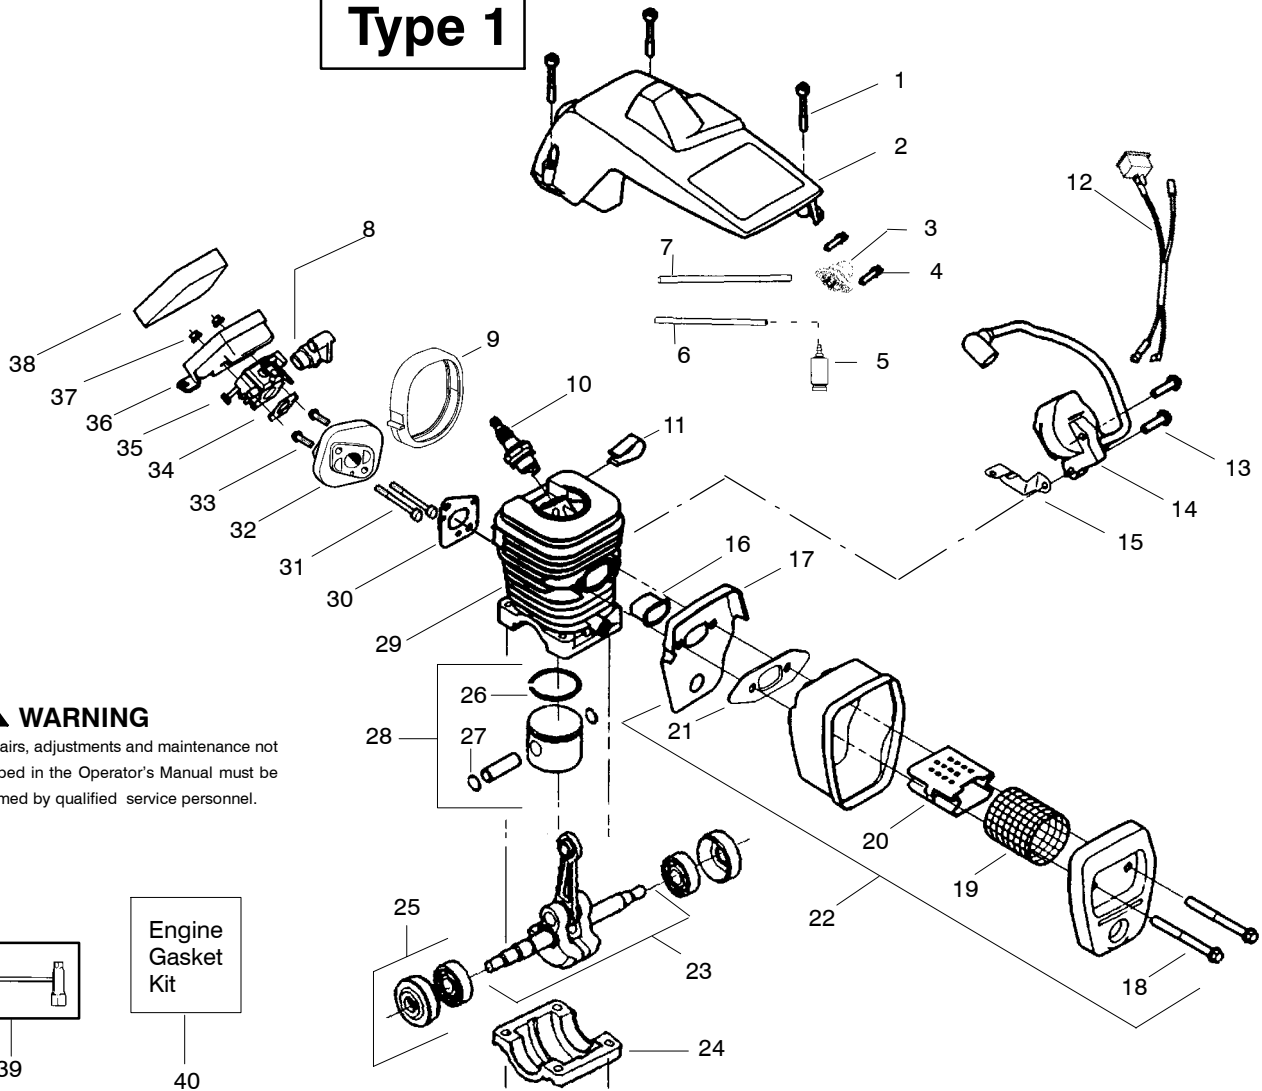

Type 1

⚠ WARNING
All repairs, adjustments and maintenance not described in the Operator's Manual must be performed by qualified service personnel.

Ref.	Part No.	Description	Ref.	Part No.	Description	Ref.	Part No.	Description
1.	530016153	Screw	19.	530036103	Screen-Spark	36.	530047604	Housing-Air Filter
2.	530056914	Assy-Cylinder Shield	20.	530037813	Diffuser-Muffler	37.	530016101	Nut
3.	530047213	Assy-Air Purge	21.	530069608	Gasket-Muffler (kit)	38.	530037793	Air Filter - Foam
4.	530015780	Screw	22.	530047207	Assy-Muffler (Incl. 17-21)	39.	530031135	Wrench-Bar
5.	530095646	Assy-Fuel Pick-up	23.	530047062	Assy-Crankshaft	40.	530069608	Kit-Engine Gasket (incl. 34,30,21)
6.	530069247	Kit-Line Purge/Carb. (Small Dia)	24.	530037935	Cap-Crankcase			
7.	530069216	Kit-Line Purge/Tank (large line)	25.	530056363	Assy-Seal & Bearing			
8.	530035526	Grommet-Carb Adjust.	26.	530038729	Ring-Piston			
9.	530054144	Seal-Carb Adapter	27.	530015697	Retainer - Piston Pin			
10.	952030150	Spark Plug (RCJ-7Y)	28.	530071408	Kit-Piston - (incl. 26-27)			
11.	530016136	Clip-High Tension Lead	29.	530071412	Kit-Cylinder			
12.	530049117	Assy-Wire Harness (includes switch)	30.	530069608	Gasket-Carb. Adapter (kit)			
13.	530015814	Screw	31.	530016187	Screw			
14.	530039167	Module-Ignition	32.	530049700	Kit-Carb. Adapter			
15.	530047442	Strap-Ground	33.	530016386	Screw			
16.	530037652	Insulator-Heat	34.	530069608	Carb. Gasket (kit)			
17.	530049870	Back Plate-Muffler	35.	---	Kit-Carburetor			
18.	530016132	Screw		530069722	(WT-391)			
				530071621	(WT-625)			
								Not Shown
							530163553	Manual - (Scan)
							530163662	Manual - (Euro I)
							530163663	Manual - (Euro II)

↖ = NEW PART NUMBER FOR THIS IPL

★ = REFER TO THE SERVICE REFERENCE INDICATED FOR MORE INFORMATION. (LOCATED AT END OF IPL)