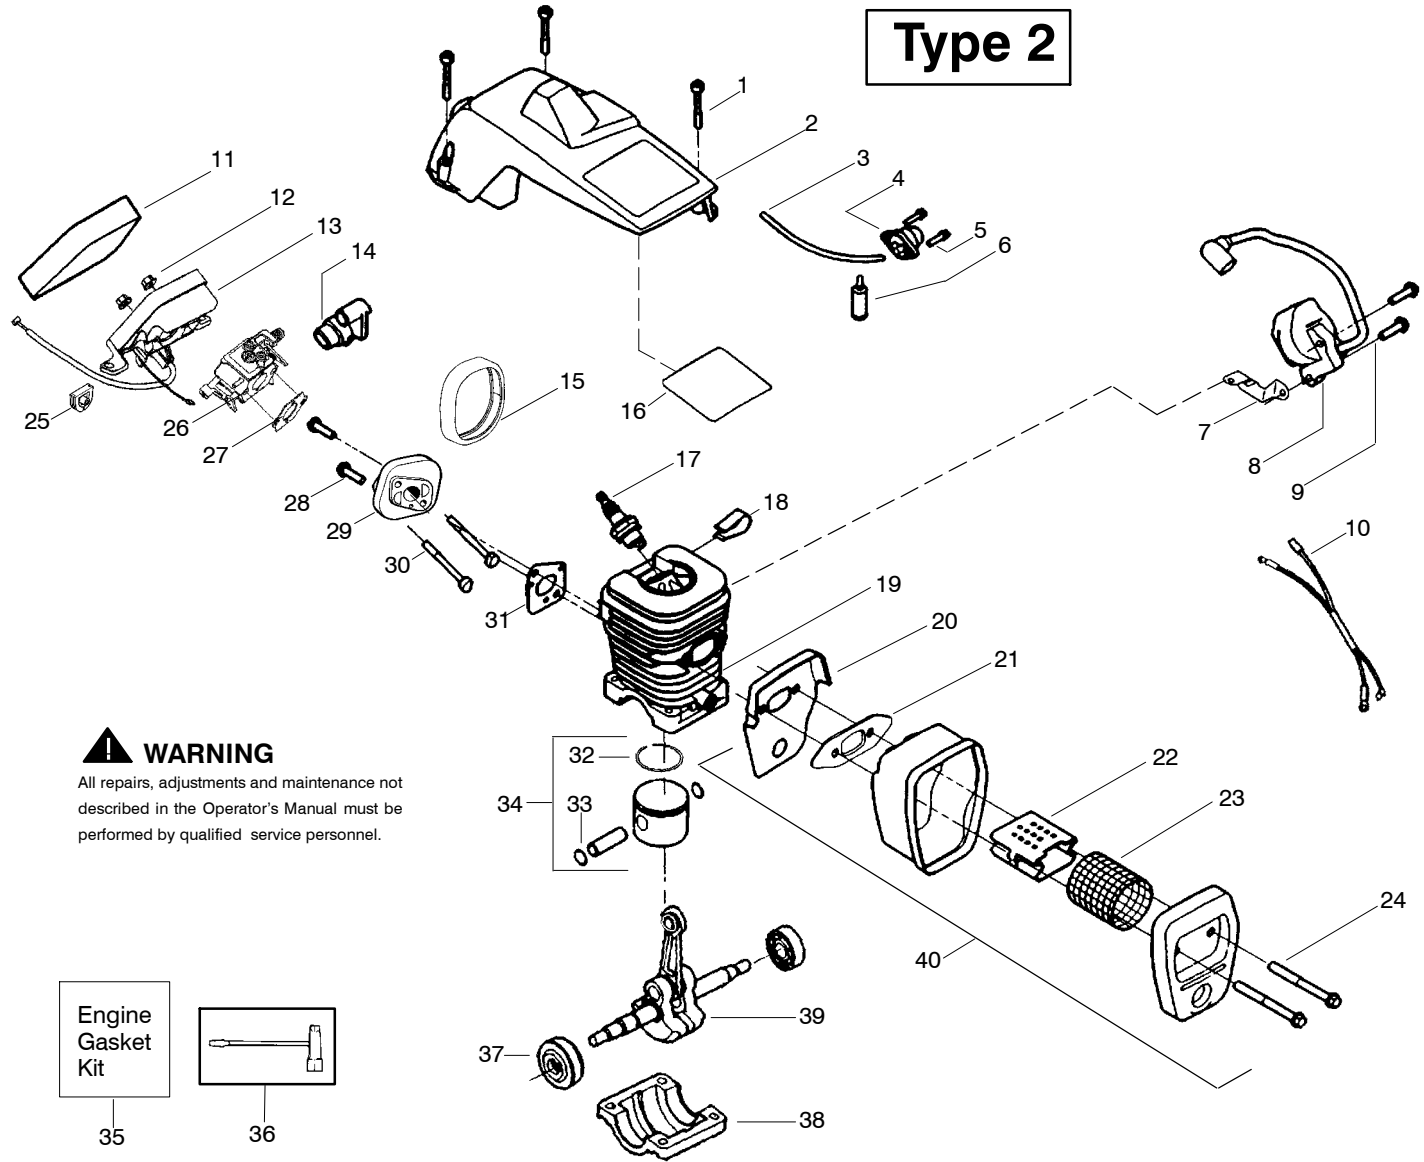

Ref.	Part No.	Description	Ref.	Part No.	Description	Ref.	Part No.	Description
1.	530016153	Screw	19.	530012550	Cylinder	35.	530069608	Kit-Engine Gasket (Incl. 21, 27 & 31)
2.	530056914	Assy-Cylinder Shield (includes # 16)	20.	530049870	Backplate-Muffler	36.	530031135	Bar Wrench
3.	530069247	Kit-Fuel Line (Small)	21.	530069608	Gasket-Muffler(kit)	37.	530056363	Assy-Seal & Bearing
4.	530071835	Kit-Purge Bulb (incl.#5)	22.	530037813	Diffuser-Muffler	38.	530037935	Cap-Crankcase
5.	530015780	Screw	23.	530036103	Screen-Spark	39.	530047062	Assy-Crankshaft
6.	530095646	Assy-Fuel Pick-up	24.	530016132	Bolt-Muffler	40.	530047207	Assy-Muffler (Incl. 20-24)
7.	530047442	Strap-Ground	25.	530047631	Grommet-Throttle Cable			
8.	530039198	Ignition Module	26.	---	Kit-Carburetor			
9.	530015814	Screw		530071820	Zama (W-20)			Not Shown
10.	530057475	Assy-Wire Harness		530071821	Walbro (WT-662)			
11.	530037793	Foam-Air Filter	27.	530069608	Gasket-Carb. (kit)			Manuals
12.	530016101	Nut	28.	530016386	Screw	↗	545123599	(Scan)
13.	530057702	Assy-Air Box	29.	530049700	Carb. Adapter	↗	545123600	(Euro I)
14.	530035526	Grommet-Carb Adjust	30.	530016187	Screw	↗	545123601	(Euro II)
15.	530054144	Seal-Carb Adapter	31.	530069608	Gasket-Adaptor(kit)	↗	545123602	(Euro III)
16.	530055698	Reflector-Heat	32.	530038729	Ring-Piston	↗	545123596	(Euro IV)
17.	952030150	Spark Plug (RCJ-7Y)	33.	530015697	Retainer-Piston Pin	↗	545123597	(Euro V)
18.	530016136	Clip-High Tension Lead	34.	530071408	Kit-Piston (Incl. 32 & 33)	↗	545123598	(Turkish)
						↗	545123603	(Russian)

↗ = NEW PART NUMBER FOR THIS IPL   * = REFER TO THE SERVICE REFERENCE INDICATED FOR MORE INFORMATION. (LOCATED AT END OF IPL)