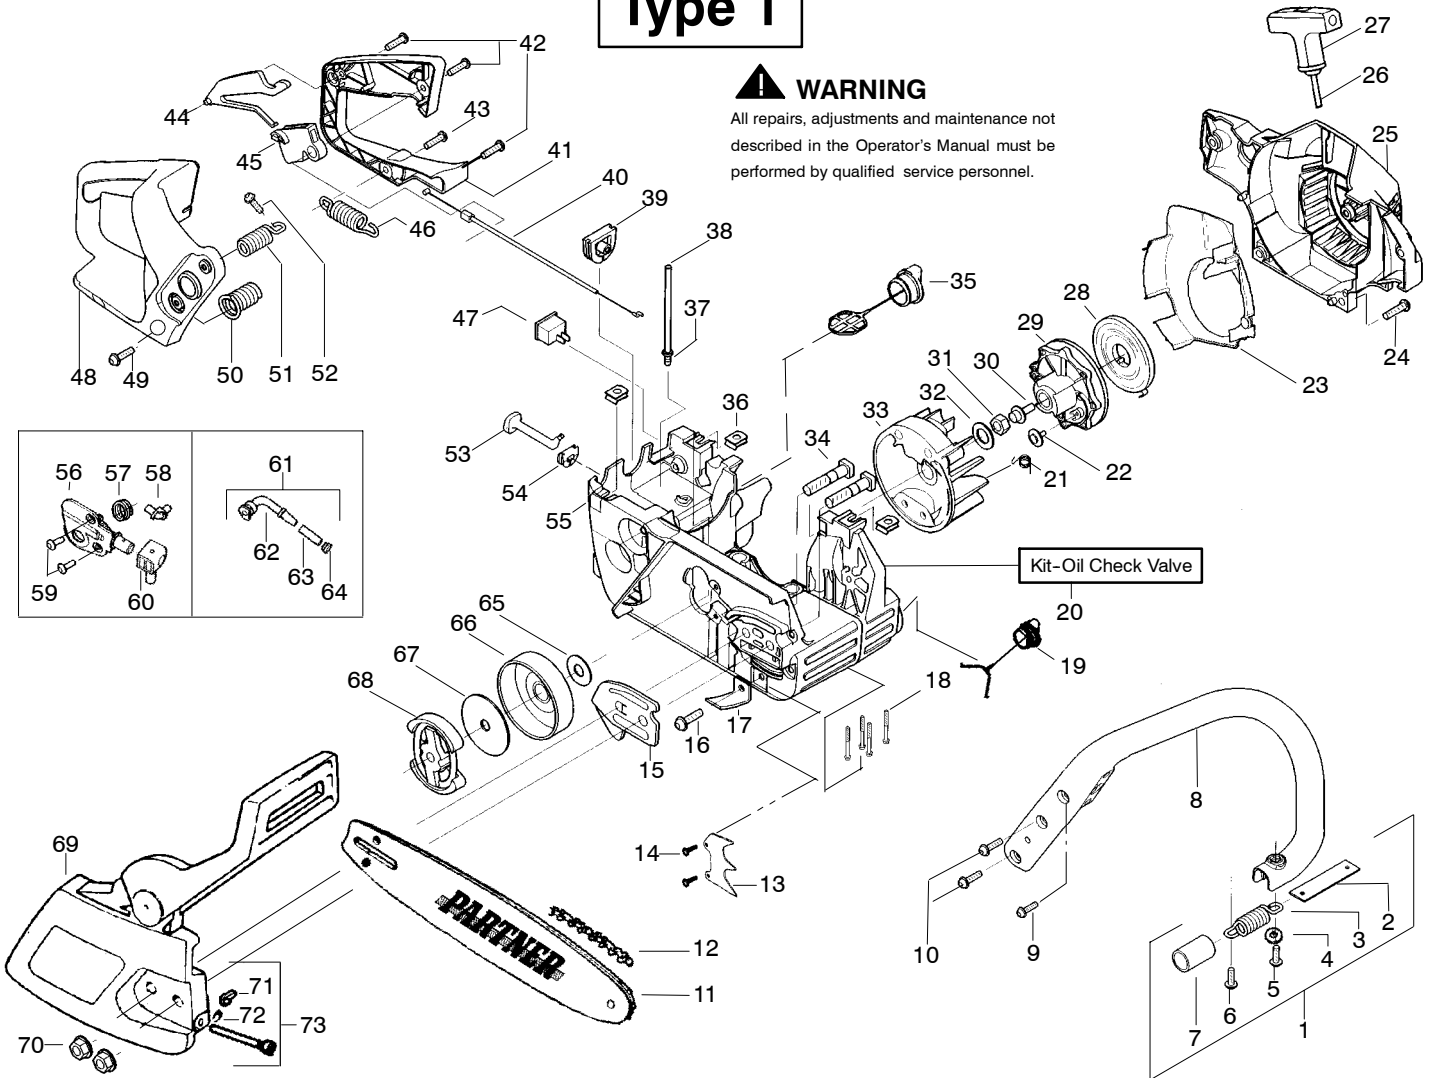

## ⚠ WARNING

All repairs, adjustments and maintenance not described in the Operator's Manual must be performed by qualified service personnel.

Ref.	Part No.	Description	Ref.	Part No.	Description	Ref.	Part No.	Description
1.	530047963	Assy. - Isolator	25.	530056333	Housing - Fan	51.	530071385	Kit - Isolator (Upper)
2.	530047608	Strap - Limiter	26.	530069232	Kit - Rope	52.	530015875	Screw
3.	530042082	Spring - Isolator	27.	530056402	Handle - Starter	53.	530047605	Knob - Choke
4.	530015123	Washer	28.	530027531	Spring - Recoil	54.	530049005	Grommet - Knob
5.	530016018	Screw	29.	530037817	Pulley - Starter	55.	530056596	Assy - Chassis
6.	530015843	Screw	30.	530015920	Screw	56.	530071259	Kit - Oil Pump (Incls. 57,58,60)
7.	530036142	Sleeve - AV Spring	31.	530016134	Nut - Flywheel	57.	530037820	Gear - Worm Spring
8.	530047583	Handle - Front	32.	530015127	Washer - Flywheel	58.	530049477	Elbow - Oil Pickup
9.	530015940	Screw	33.	530039209	Assy - Flywheel	59.	530016064	Screw
10.	530015814	Screw	34.	530016133	Bolt - Bar	60.	530019206	Seal Block
11.	530044898	Bar - 14"	35.	530047192	Assy - Fuel Cap	61.	530047663	Assy - Oil Pickup (Incl. 62 - 64)
	530044899	Bar - 16"	36.	530015922	Nut - "U" - Type	62.	530038373	Pick - up Oiler
12.	505369852	Chain 14"	37.	530023877	Fitting - fuel line	63.	530037821	Filter - Oil
	505369856	Chain 16"	38.	530069216	Kit - Fuel line (large)	64.	530030189	Plug - Oil Filter
13.	530014381	Kit - Assy Spike (incl. 14)	39.	530047631	Grommet - Cable	65.	530015907	Washer - Thrust
14.	530015805	Screw	40.	530047602	Cable - Throttle	66.	530047061	Assy. - Clutch Drum w/bearing
15.	530038238	Plate - Bar Mounting	41.	530047581	Cover - Rear Handle	67.	530015611	Washer - Clutch
16.	530015814	Screw	42.	530015906	Screw	68.	530014949	Assy. Clutch
17.	530029850	Chain Catcher	43.	530015886	Screw	69.	530054739	Assy - Chain Brake
18.	530016132	Screw	44.	530036098	Lockout - Throttle	70.	530015917	Nut - Bar Mounting
19.	530010846	Assy - Oil Cap	45.	530036097	Trigger - Throttle	71.	530015826	Pin - Retainer
20.	530071666	Kit - Oil Check valve	46.	530042082	Spring	72.	530038593	Retainer
21.	530023817	Spring - Starter Dog	47.	530069572	Kit - Switch	73.	530069611	Kit - Bar Adjust
22.	530016080	Screw	48.	530047582	Handle - Rear			
23.	530055723	Baffle - Air	49.	530015814	Screw			
24.	530015892	Screw	50.	530053274	Assy. Isolator - lower			