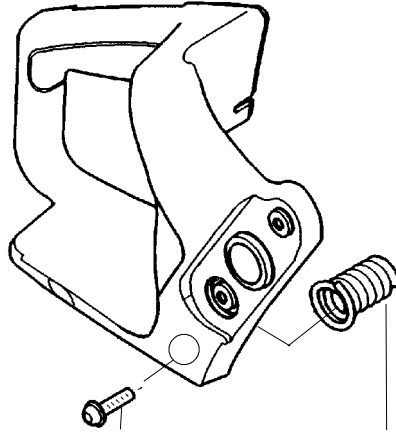

PARTS LIST NO. 530163177		PARTNER® PARTS LIST	CHAIN SAW MODEL(s) 371	
DATE 3/07/07	Replaces 530163177 -11/29/06		Note: Illustration may differ from actual model due to design changes	PAGE NO. 6

★★★★★ **Service Reference** ★★★★★

Note: Due to product improvements, your unit may have been built with or without the spring and screw shown below. If your unit does not have this spring and screw, no action is required. If your unit does have the spring and screw, please order the part numbers listed below.

530015814
Screw

530053274
Assy-Isolator Spring